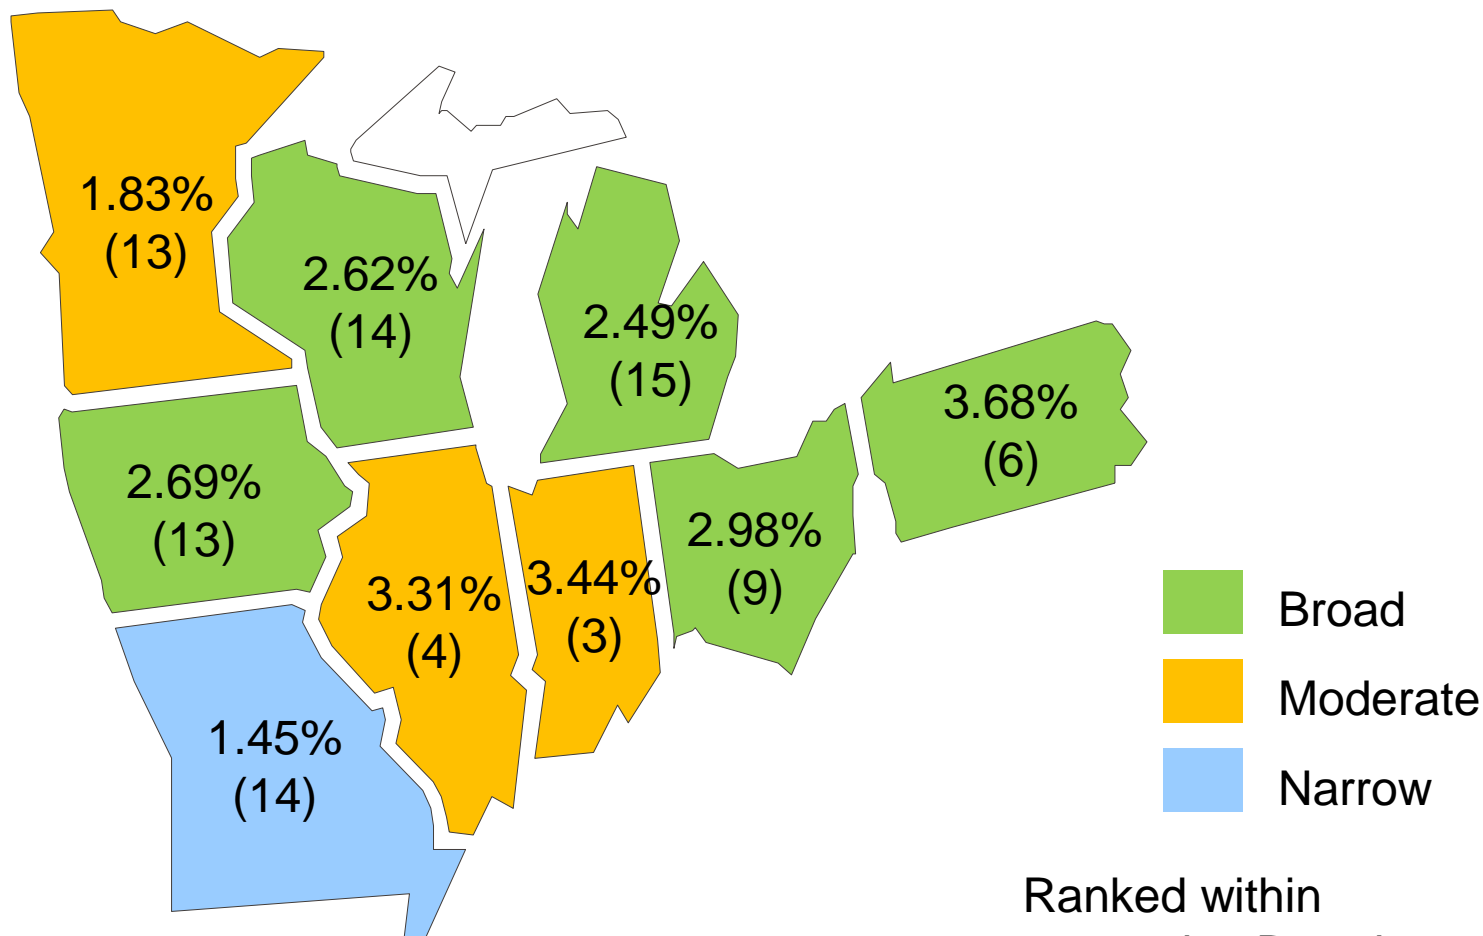

NCRRC, Percentage of All Children (without At Risk) Under the age of Three receiving services, 2007

(National Average = 2.48%)