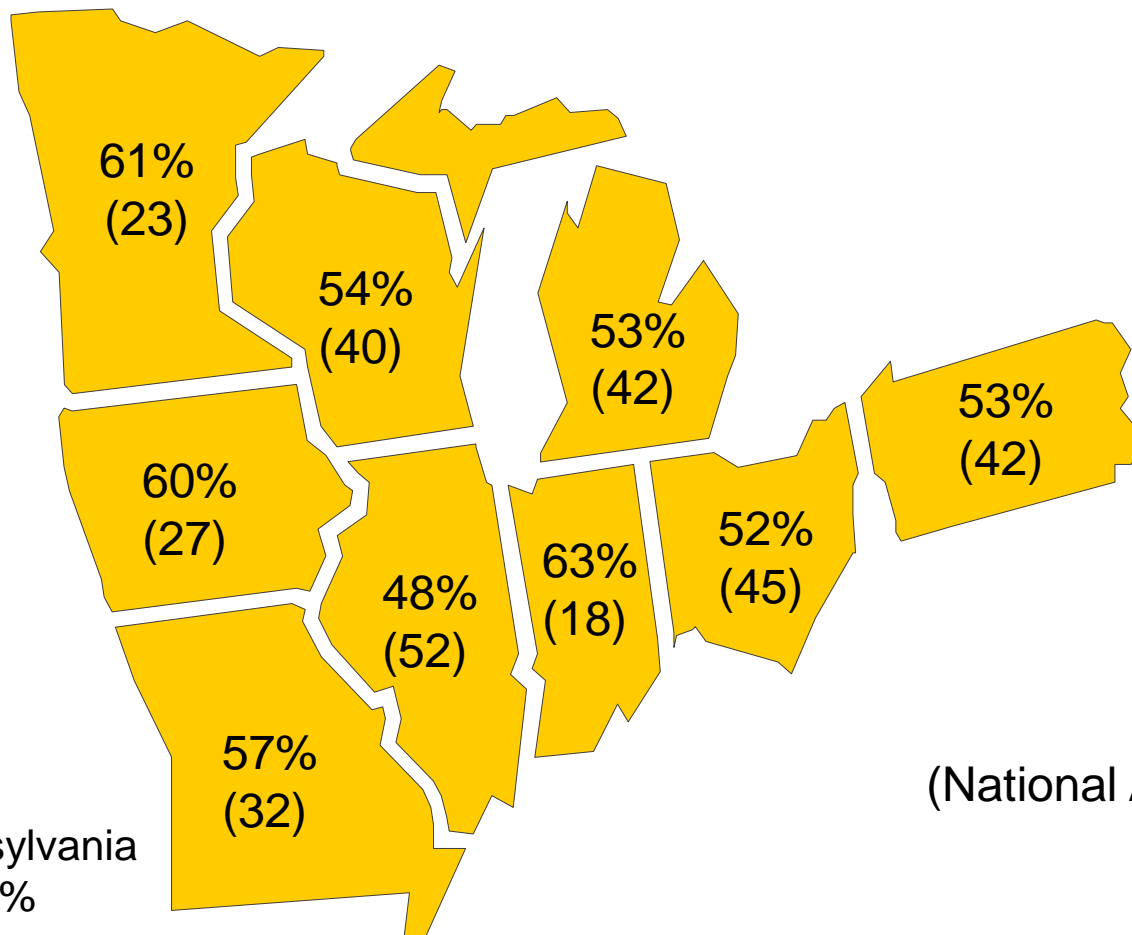

Educational Environments: Dec 2007

Percent Served Inside General Education >80% of the School Day

Michigan & Pennsylvania
ranked 42 with 53%

(National Average = 57%)