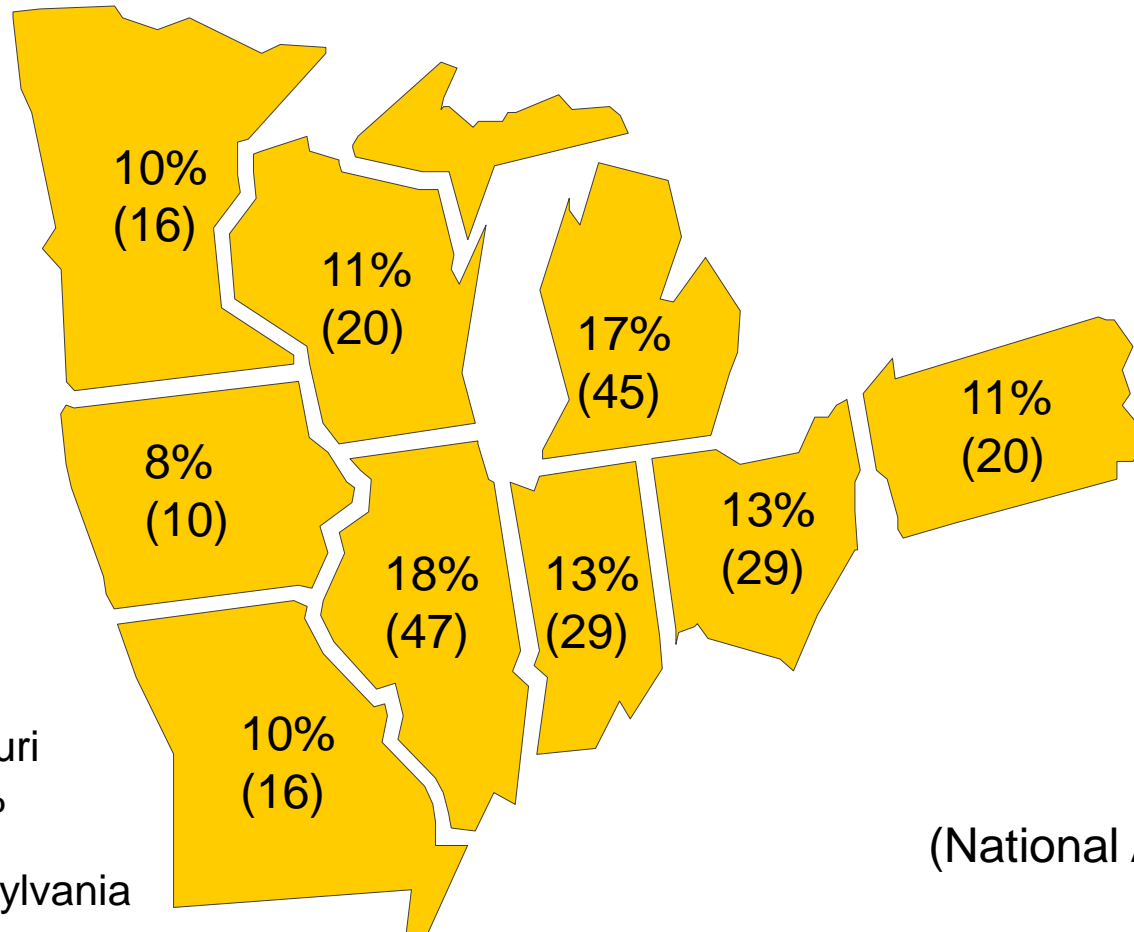

Educational Environments: Dec 2007

Percent Served Inside General Education <40% of the School Day

Minnesota & Missouri
ranked 16 with 10%

Wisconsin & Pennsylvania
ranked 20 with 11%

Indiana & Ohio ranked 29
with 13%

(National Average = 15%)