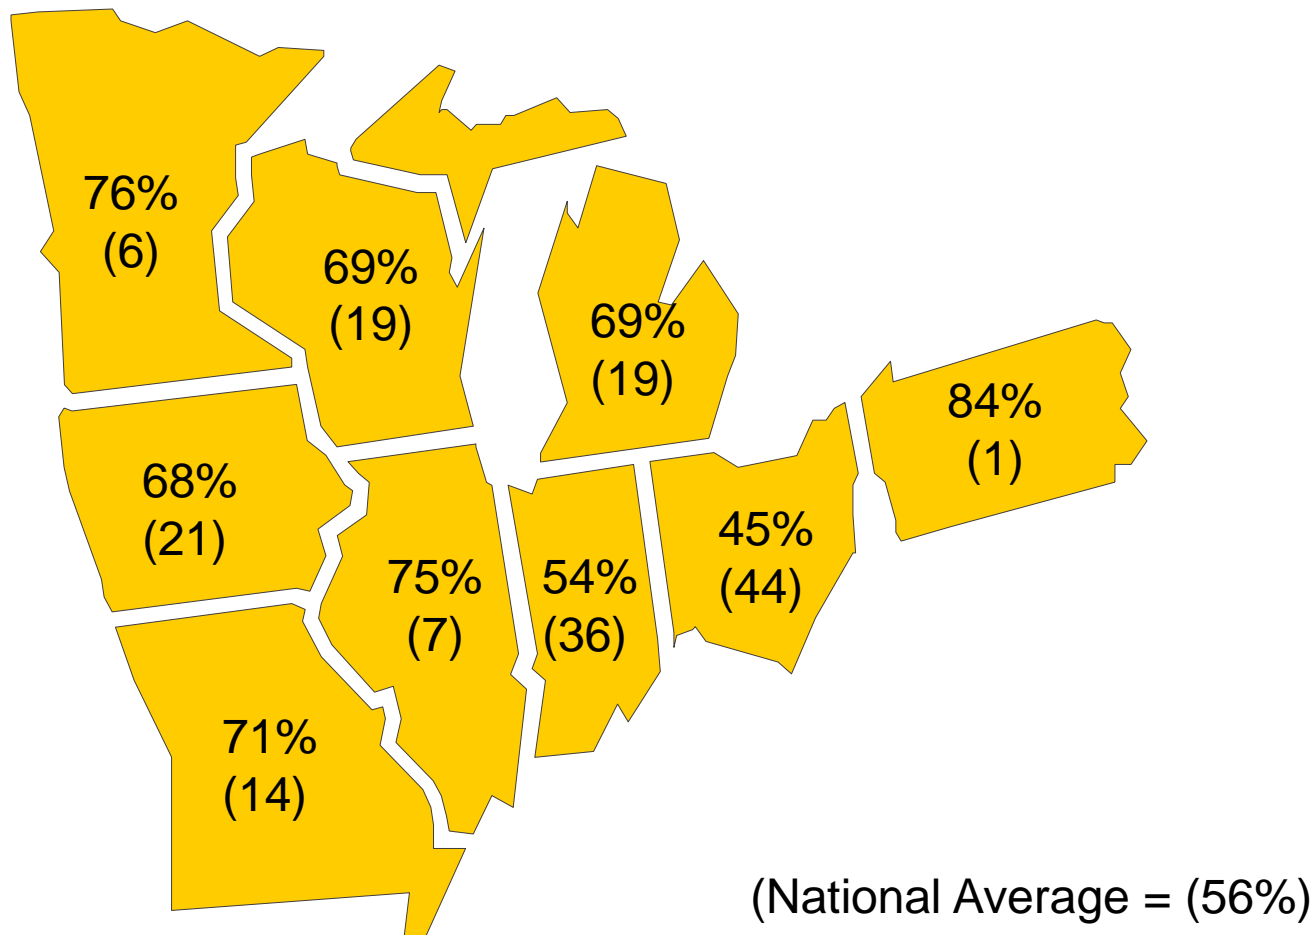

## Students with Disabilities Ages 14-21 Exiting

Michigan & Wisconsin  
ranked 19 with 69%