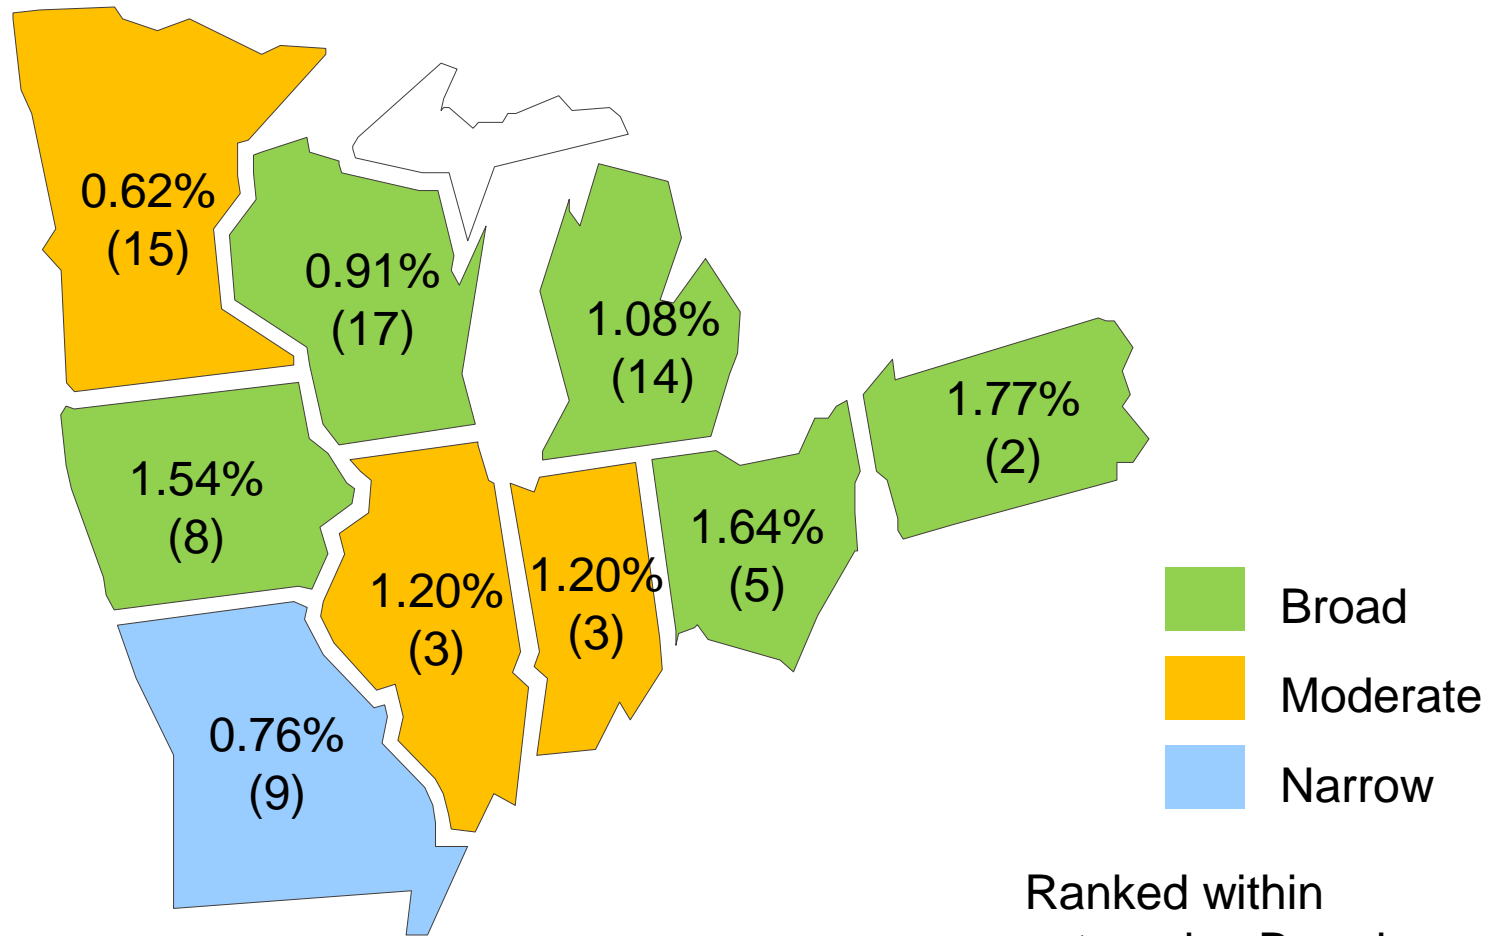

MPRRC, Percentage of All Children (without At Risk) Under the age of One receiving services, 2007

(National Average = 1.01%)