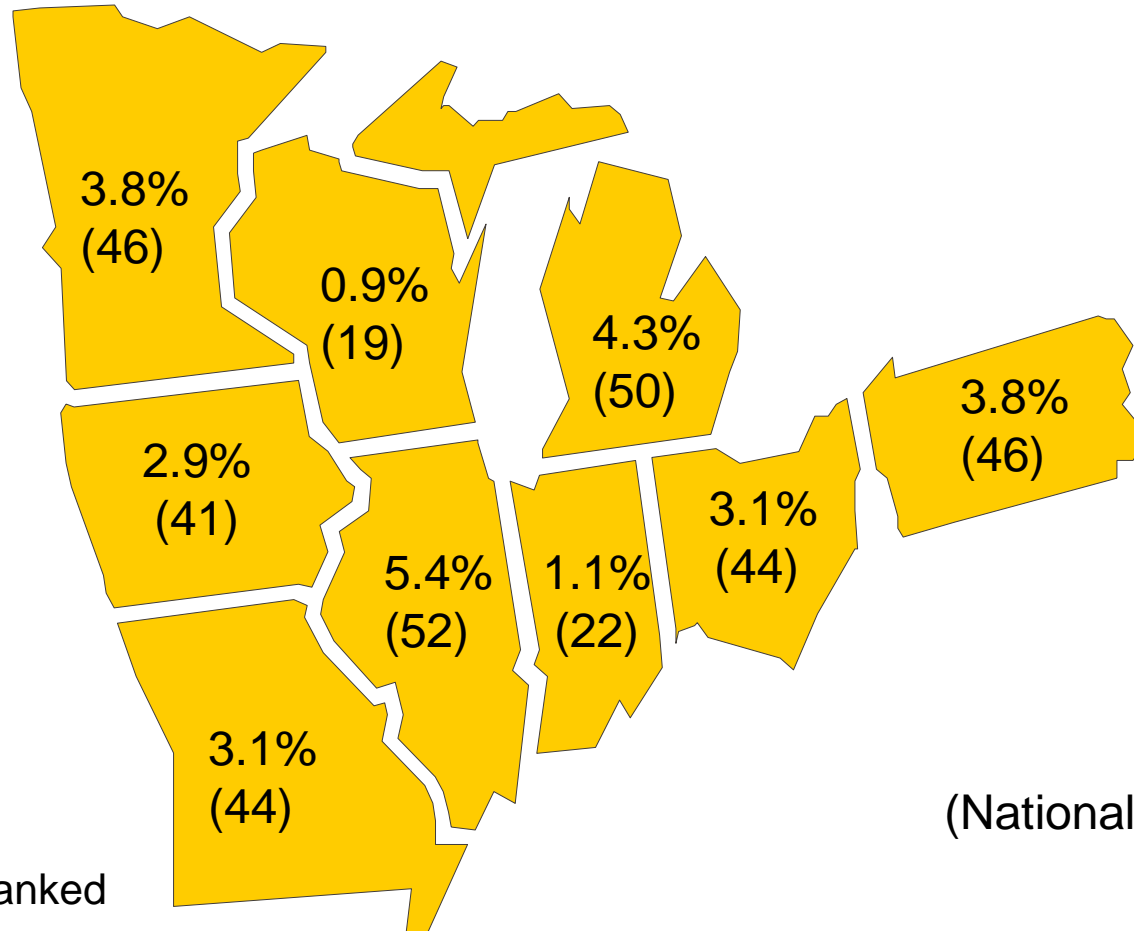

Educational Environments: Dec 2007

Percent Served in Public/Private Separate School Facilities

Missouri & Ohio ranked
44 with 3.1%

Minnesota & Pennsylvania
ranked 46 with 3.8%