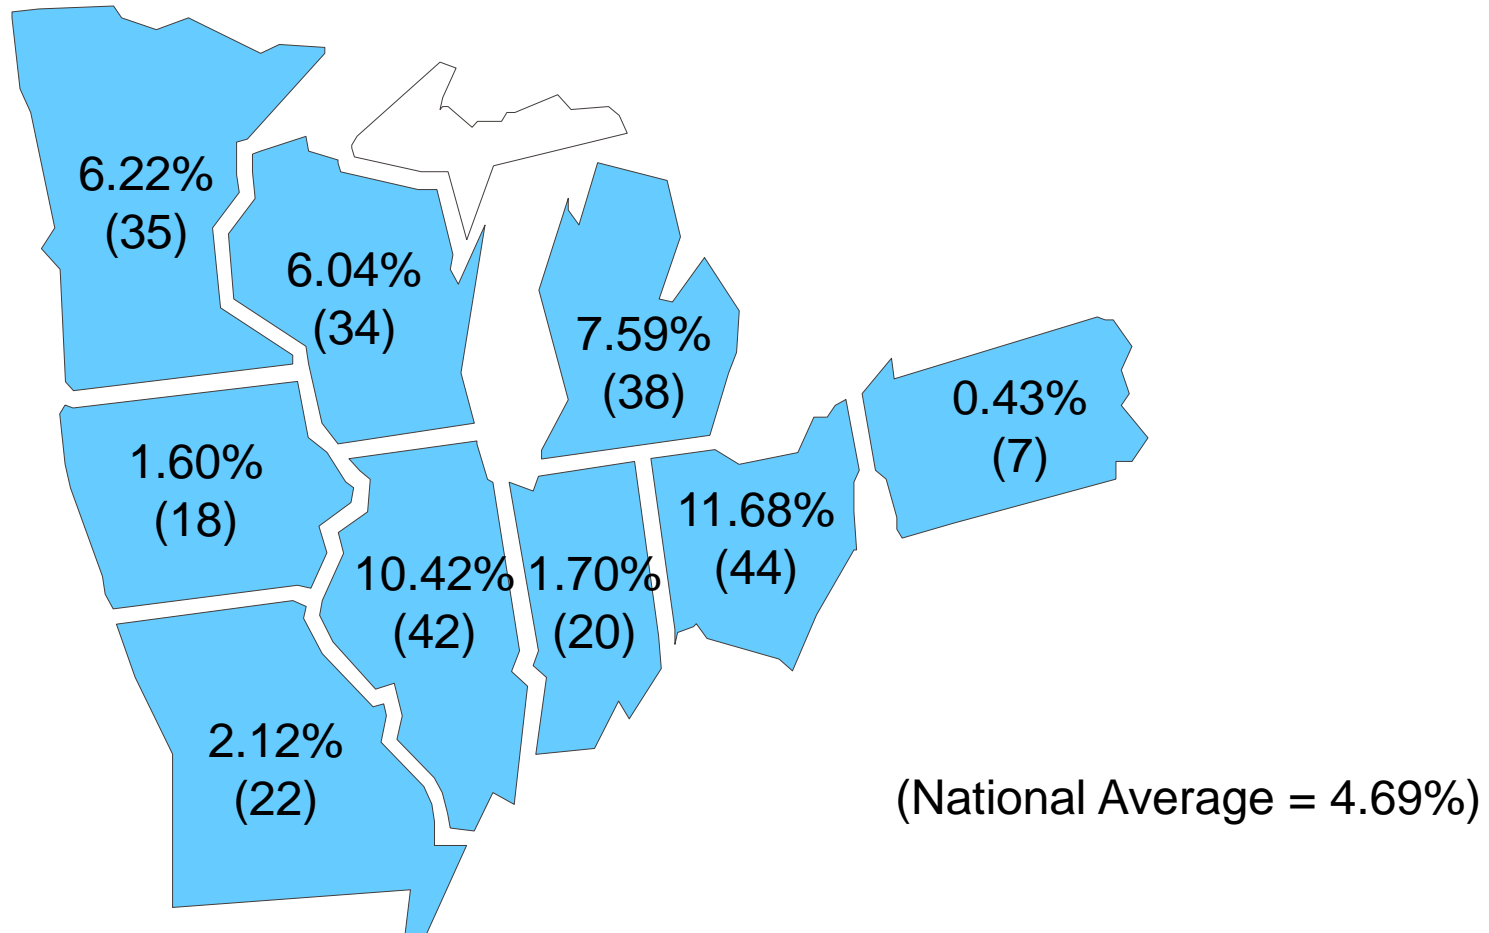

# MPRRC, Percentage of All Children (without At Risk) Under the age of One receiving services, 2007

(National Average = 1.01%)

# Infants and Toddlers ages Birth through 2 Served in Different Early Intervention Settings

*Home*

December 1, 2006

# Infants and Toddlers ages Birth through 2 Served in Different Early Intervention Settings