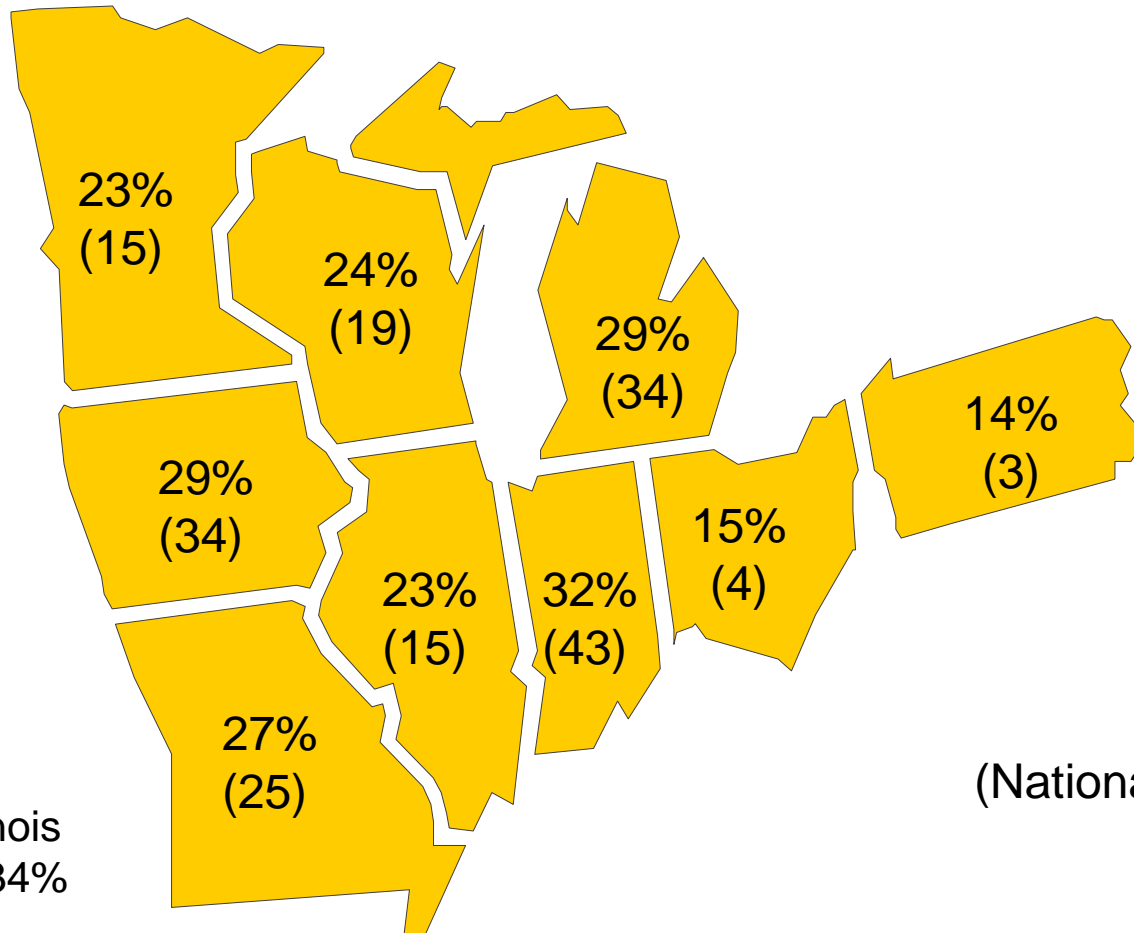

Dropout Rate: 2006-2007

Students with Disabilities Ages 14-21 Exiting

(National Average = 26%)

Minnesota & Illinois
ranked 15 with 34%

Iowa & Michigan
ranked 34 with 29%