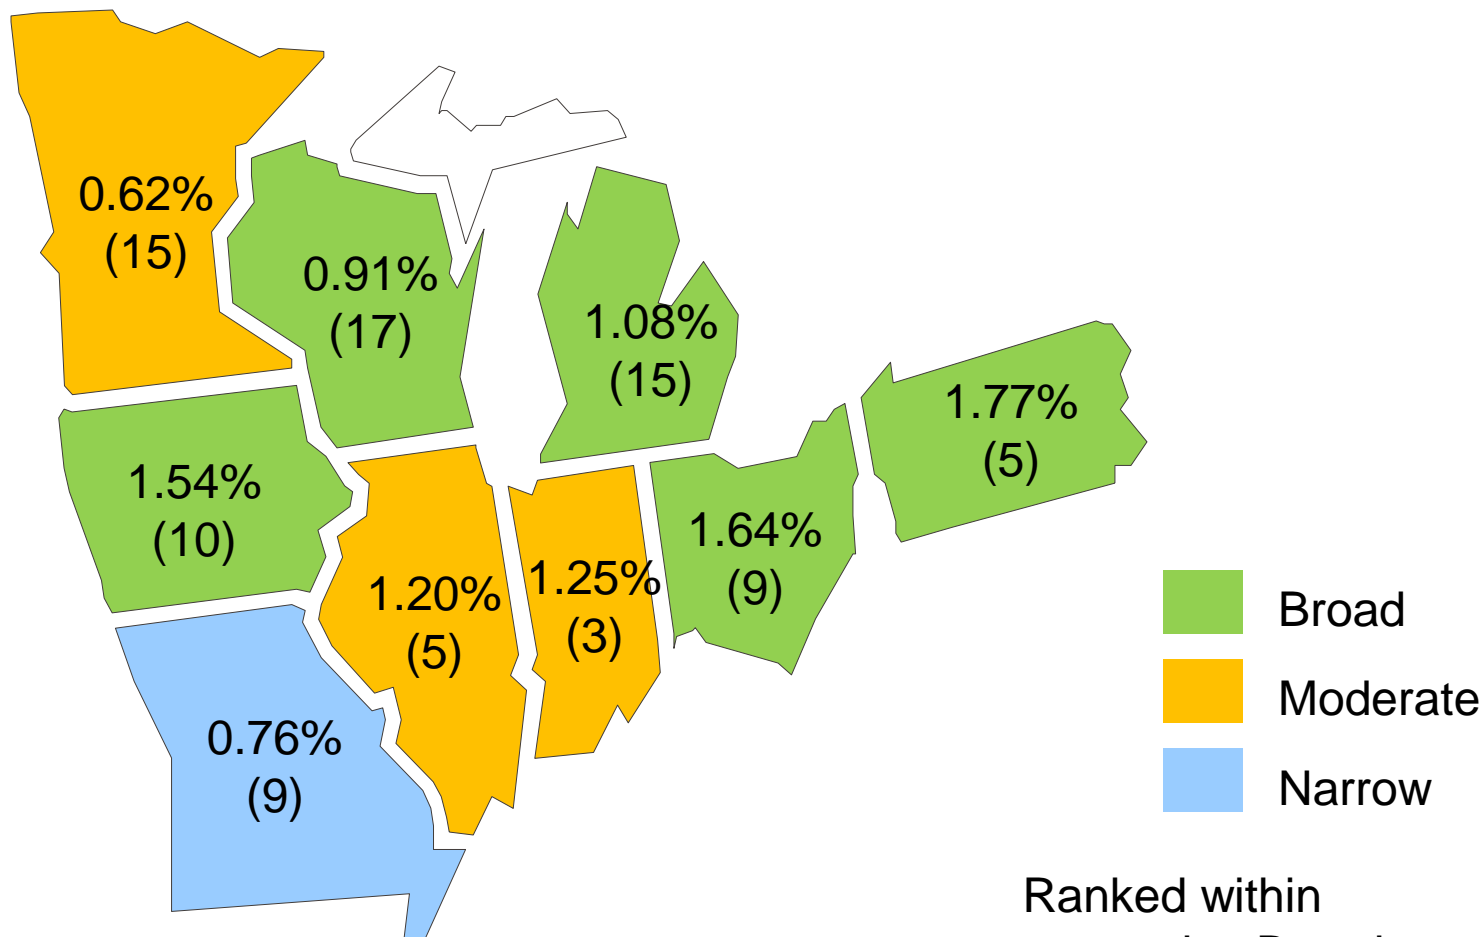

MPRRRC, Percentage of All Children (including At Risk) Under the age of One receiving services, 2007

(National Average = 1.05%)