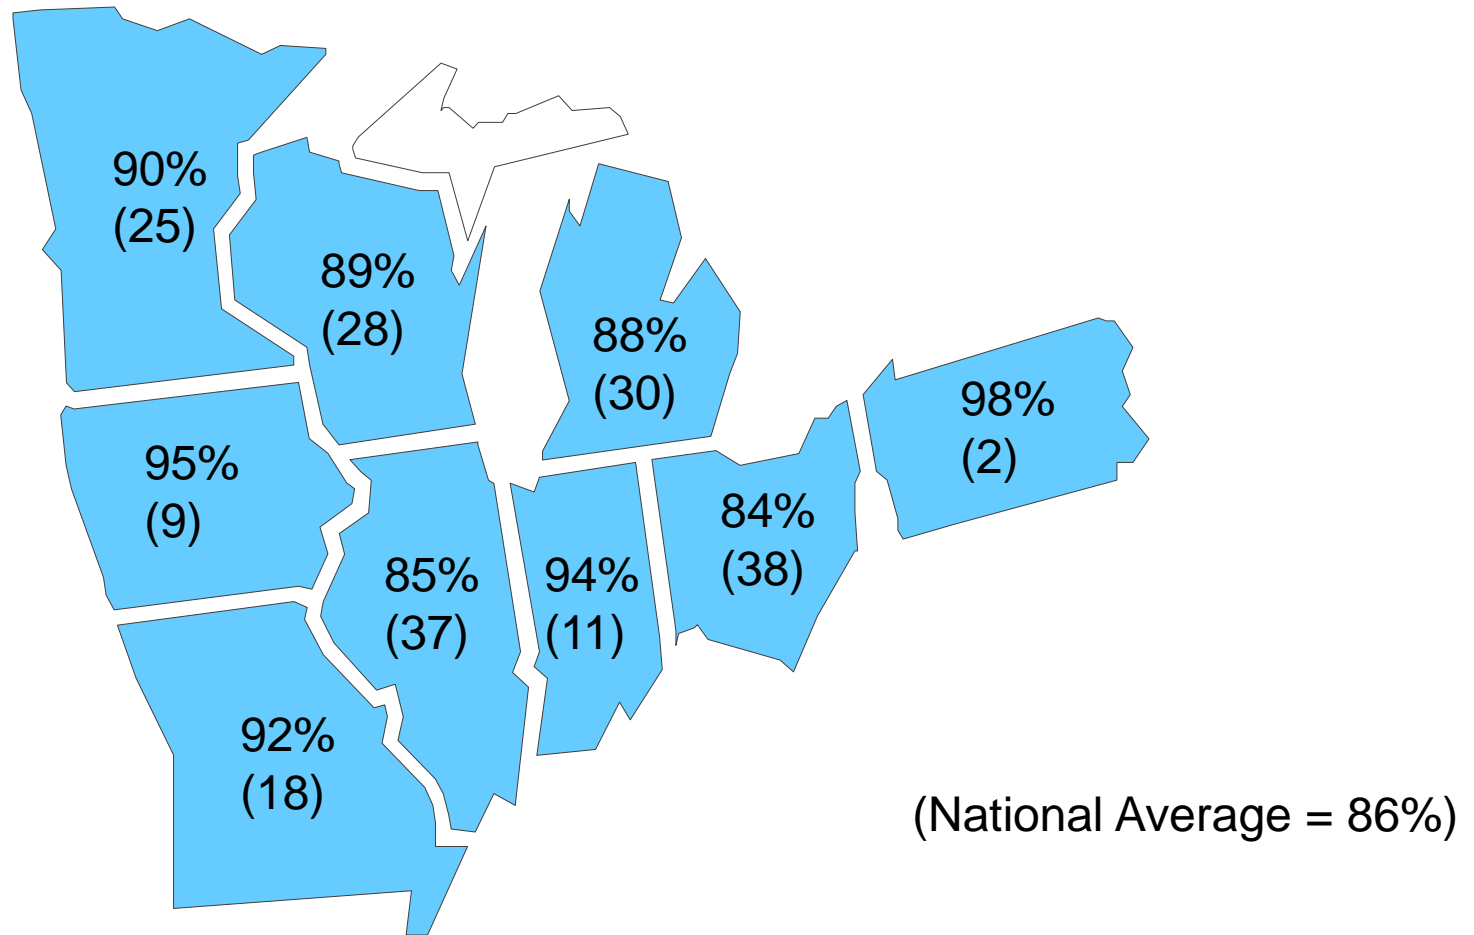

# MPRRRC, Percentage of All Children (including At Risk) Under the age of One receiving services, 2007

(National Average = 1.05%)

# MPRRC, Percentage of All Children (without At Risk) Under the age of One receiving services, 2007

(National Average = 1.01%)

# Infants and Toddlers ages Birth through 2 Served in Different Early Intervention Settings

*Home*

December 1, 2006

# Infants and Toddlers ages Birth through 2 Served in Different Early Intervention Settings